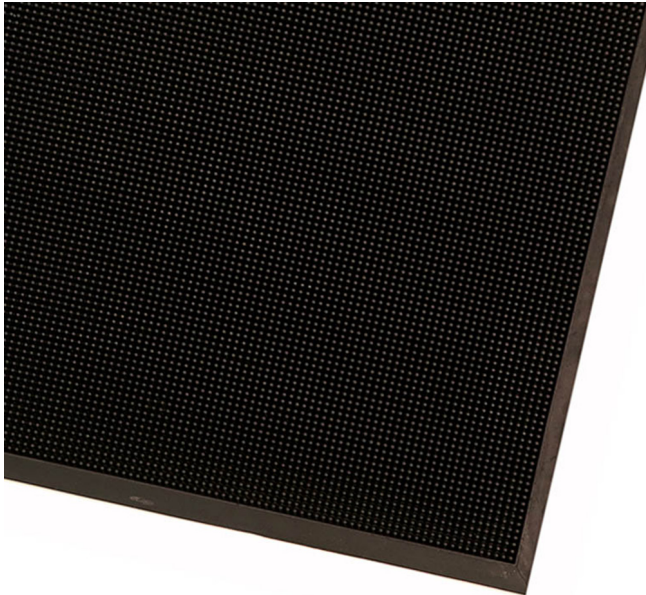

Multiguard Mat

The perfect mat for external entrances with anti-fatigue properties.

Description

Multiguard Mat boasts a range of intuitive design features, including flexible rubber fingers that scrape shoes and trap dirt. As well as preventing damage to inside floors, these rubber fingers provide anti-fatigue resilience and the rubber under surface also prevents the mat from slipping.

KEY FEATURES

- Unique design
- Beveled edging that helps to prevent controls trips
- Easy to keep clean via a simple shake or hosing.
- Can be filled with disinfectant to ensure soles of shoes walking over the mat are disinfected and cleaned
- Ideal for rural and farm environments for infection control

Benefits

Slip Resistance, Anti Fatigue, Entrance

Standard Mat Sizes

600mm x 800mm 800mm x 1000mm 900mm x 1500mm 900mm x 1800mm

Colours Available

Black

Compound

Rubber