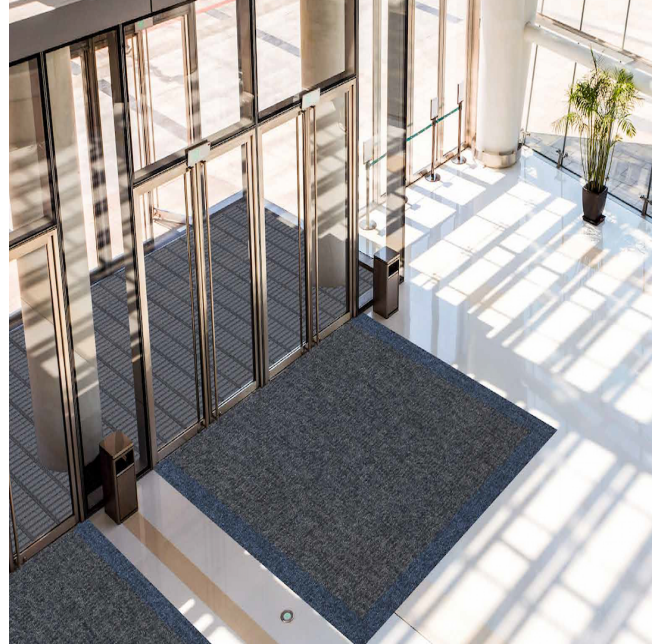

Foris Entry Matting

Description

Made to Measure Entry Matting.

Foris combines two types of high resilience polyamide fibers for the brushing action and multi-filaments for the absorption effect. The open tufting construction provides room for dirt storage, whilst allowing easy dirt release during maintenance.

Key features and benefits

- Superior fine dirt and moisture removal
- Helps to keep floor clean and safe
- Easy to clean, simply vacuum, sweep, hose down
- Made to measure
- Can include bevelled edges

Perfect for:

Entrance areas and hallways where floor protection and safety is important.

Benefits

Slip Resistance, Entrance, Custom, Hi Traffic, Eyecatching, Suitable for Dry Areas

Uses

Entrance Areas and Hallways

Standard Mat Sizes