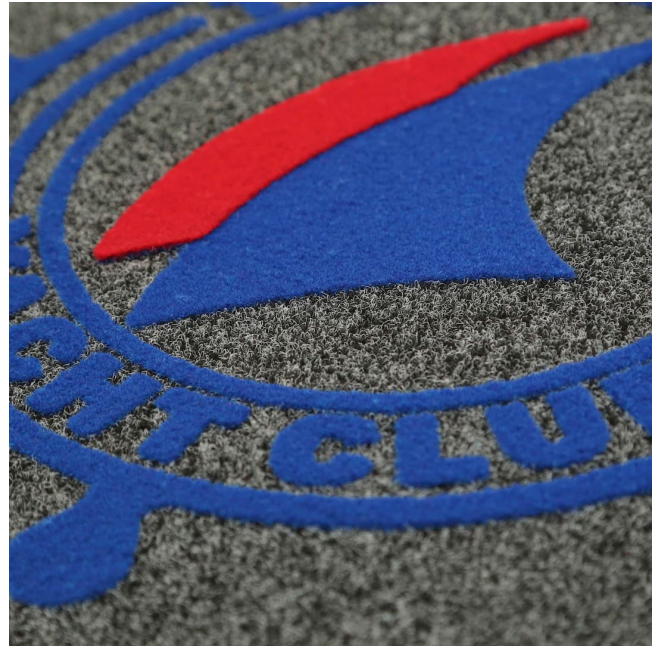

DirtStopper Logo Mat

Description

Favoured for commercial flooring the DirtStopper Logo Mat is a long lasting, medium to high foot traffic mat with a sharp logo or design. The top surface has a flecked colouring, perfect for hiding dirt and debris.

KEY FEATURES

- Logo Colours: 2 colour print maximum with close colour matching
- Sharp and vibrant logo definition
- PET carpet with Vinyl backing
- Unique in-house printing method produces raised lettering effect
- Flecked base welcome mat colouring hides dirt and debris
- Removes dirt and moisture from shoes
- Low profile edging keeps mat flat and in position
- Chemical resistant vinyl backing and edging
- Easy to clean, simply vacuum or sweep
- High foot traffic logo mat

Benefits

Slip Resistance, Hi Traffic, Eyecatching, Suitable for Dry Areas

**Uses**

Medium - High Foot Traffic areas. Indoor/Outdoor Undercover

Standard Mat Sizes

600 x 900mm 900 x 1200mm

Colours Available

Base Colours: Black or Charcoal Logo Colours: 2 colour print maximum with close colour matching