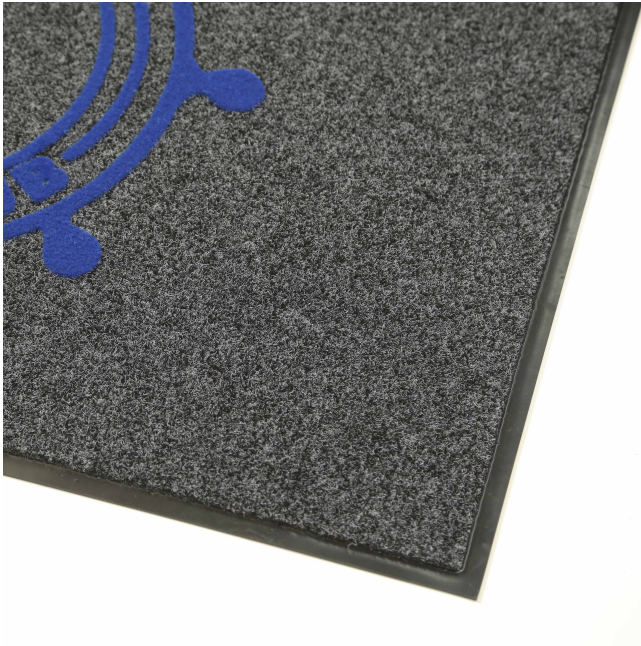

DirtStopper Logo Mat

Description

Favoured for commercial flooring the DirtStopper Logo Mat is a long lasting, medium to high foot traffic mat with a sharp logo or design. The top surface has a flecked colouring, perfect for hiding dirt and debris.

KEY FEATURES

- Logo Colours: 2 colour print maximum with close colour matching
- Sharp and vibrant logo definition
- PET carpet with Vinyl backing
- Unique in-house printing method produces raised lettering effect
- Flecked base welcome mat colouring hides dirt and debris
- Removes dirt and moisture from shoes
- Low profile edging keeps mat flat and in position
- Chemical resistant vinyl backing and edging
- Easy to clean, simply vacuum or sweep
- High foot traffic logo mat

Benefits

Slip Resistance, Hi Traffic, Eyecatching, Suitable for Dry Areas

**Uses**

Medium - High Foot Traffic areas. Indoor/Outdoor Undercover

Standard Mat Sizes

600 x 900mm 900 x 1200mm

Colours Available

Base Colours: Black or Charcoal Logo Colours: 2 colour print maximum with close colour matching

Thickness

8mm